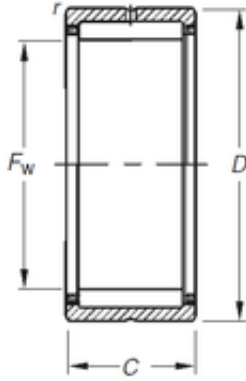

### Timken NK12/16 needle roller bearings

Bearing No. NK12/16

Size	12x19x12 mm
Bore Diameter	12 mm
Outer Diameter	19 mm
Width	12 mm
d	12 mm
D	19 mm
C	12 mm
r	0,3 mm
Weight	0,018 Kg
Basic dynamic load rating (C)	6,78 kN
Basic static load rating (C0)	9,03 kN
(Grease) Lubrication Speed	37000 r/min

NK12/16 Bearing 2D drawings and 3D CAD models