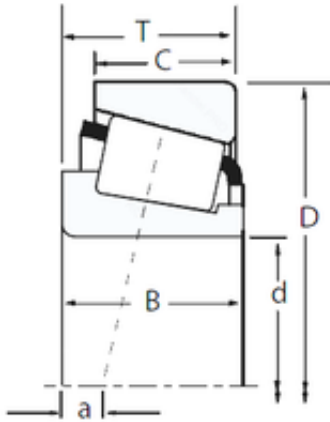

## BEARING USA CORP.

66,675 mm x 129,944 mm x 36,678 mm Timken  
560/553-SA tapered roller bearings

Bearing No. 560/553-SA

Size	66.675x129.944x38.1 mm
Bore Diameter	66,675 mm
Outer Diameter	129,944 mm
Width	38,1 mm
d	66,675 mm
D	129,944 mm
T	38,1 mm
B	36,678 mm
C	30,162 mm
R	3,5 mm
r	3,3 mm

560/553-SA Bearing 2D drawings and 3D CAD models