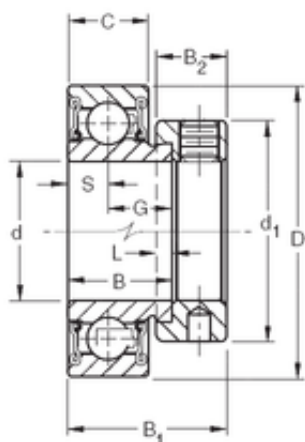

## BEARING USA CORP.

33,3375 mm x 72 mm x 25,4 mm Timken  
RA105RR deep groove ball bearings

Bearing No. RA105RR

Size	33.3375x72x25.4 mm
Bore Diameter	33,3375 mm
Outer Diameter	72 mm
Width	25,4 mm
d	33,3375 mm
D	72 mm
B	25,4 mm
C	19 mm
d1	54,4 mm
B1	38,9 mm
B2	17,1 mm
G	15,9 mm
L	4 mm
S	9,5 mm
Weight	0,54 Kg
Basic dynamic load rating (C)	28,5 kN

RA105RR Bearing 2D drawings and 3D CAD models