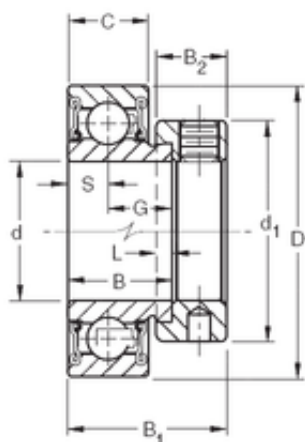

BEARING USA CORP.

33,3375 mm x 72 mm x 25,4 mm Timken
RA105RR deep groove ball bearings

Bearing No. RA105RR

| | |
|-------------------------------|--------------------|
| Size | 33.3375x72x25.4 mm |
| Bore Diameter | 33,3375 mm |
| Outer Diameter | 72 mm |
| Width | 25,4 mm |
| d | 33,3375 mm |
| D | 72 mm |
| B | 25,4 mm |
| C | 19 mm |
| d ₁ | 54,4 mm |
| B ₁ | 38,9 mm |
| B ₂ | 17,1 mm |
| G | 15,9 mm |
| L | 4 mm |
| S | 9,5 mm |
| Weight | 0,54 Kg |
| Basic dynamic load rating (C) | 28,5 kN |

RA105RR Bearing 2D drawings and 3D CAD models