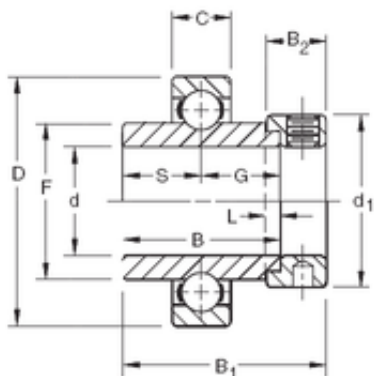

BEARING USA CORP.

61,9125 mm x 110 mm x 61,91 mm Timken
SM1207K deep groove ball bearings

Bearing No. SM1207K

| | |
|----------------------------------|----------------------|
| Size | 61.9125x110x61.91 mm |
| Bore Diameter | 61,9125 mm |
| Outer Diameter | 110 mm |
| Width | 61,91 mm |
| d | 61,9125 mm |
| D | 110 mm |
| B | 61,91 mm |
| C | 22 mm |
| d1 | 84,14 mm |
| B1 | 77,8 mm |
| B2 | 22,33 mm |
| F | 76,48 mm |
| G | 30,96 mm |
| L | 6,4 mm |
| S | 30,96 mm |
| Weight | 1,374 Kg |
| Basic dynamic load rating (C) | 58,5 kN |

SM1207K Bearing 2D drawings and 3D CAD models