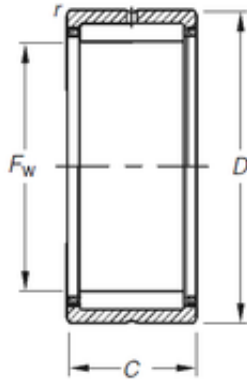

BEARING USA CORP.

Timken NK85/35 needle roller bearings

Bearing No. NK85/35

Size	85x105x35 mm
Bore Diameter	85 mm
Outer Diameter	105 mm
Width	35 mm
d	85 mm
D	105 mm
C	35 mm
r	1 mm
Weight	0,61 Kg
Basic dynamic load rating (C)	108 kN
Basic static load rating (C0)	214 kN
(Grease) Lubrication Speed	5000 r/min

NK85/35 Bearing 2D drawings and 3D CAD models