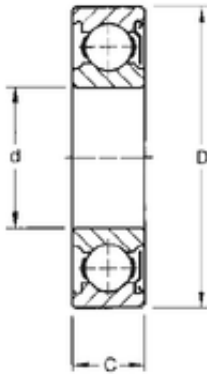

BEARING USA CORP.

15 mm x 35 mm x 11 mm Timken 202KD deep groove ball bearings

Bearing No. 202KD

Size	15x35x11 mm
Bore Diameter	15 mm
Outer Diameter	35 mm
Width	11 mm
d	15 mm
D	35 mm
B	11 mm
C	11 mm
Weight	0,041 Kg
Basic dynamic load rating (C)	8,65 kN

202KD Bearing 2D drawings and 3D CAD models