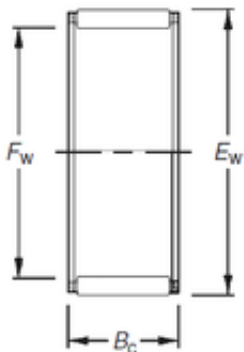

BEARING USA CORP.

Timken K24X36X23H needle roller bearings

Bearing No. K24X36X23H

Bore Diameter	24 mm
Outer Diameter	36 mm
Fw	24 mm
Ew	36 mm
Bc	23 mm
Weight	0,07 Kg
Basic dynamic load rating (C)	37,1 kN
Basic static load rating (C0)	40,1 kN
(Grease) Lubrication Speed	13000 r/min

K24X36X23H Bearing 2D drawings and 3D CAD models