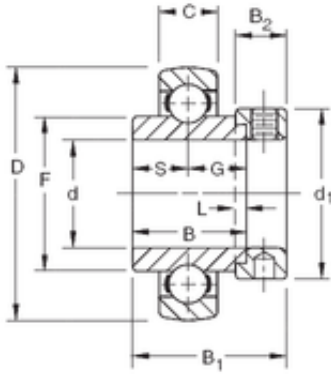

BEARING USA CORP.

17,4625 mm x 47 mm x 34,13 mm Timken
SMN011KB deep groove ball bearings

Bearing No. SMN011KB

Size	17.4625x47x34.13 mm
Bore Diameter	17,4625 mm
Outer Diameter	47 mm
Width	34,13 mm
d	17,4625 mm
D	47 mm
B	34,13 mm
C	14 mm
d1	34,93 mm
B1	46,05 mm
B2	15,88 mm
F	25,93 mm
G	17,07 mm
L	4 mm
S	17,07 mm
Weight	0,218 Kg
Basic dynamic load rating (C)	15 kN

SMN011KB Bearing 2D drawings and 3D CAD models