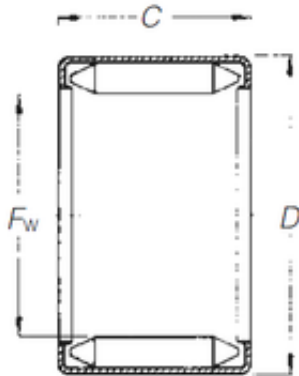

BEARING USA CORP.

Timken DL 50 12 needle roller bearings

Bearing No. DL 50 12

Size	50x58x12 mm
Bore Diameter	50 mm
Outer Diameter	58 mm
Width	12 mm
Fw	50 mm
D	58 mm
C	12 mm
Weight	0,047 Kg
Basic dynamic load rating (C)	20 kN
Basic static load rating (C0)	50 kN
(Grease) Lubrication Speed	3900 r/min

DL 50 12 Bearing 2D drawings and 3D CAD models