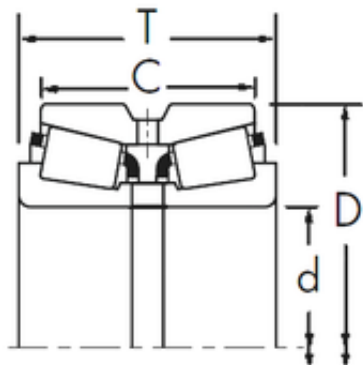

## BEARING USA CORP.

Timken 67989/67920CD+X1S-67989 tapered roller bearings

Bearing No. 67989/67920CD+X1S-67989

Size	209.55x282.575x101.6 mm
Bore Diameter	209,55 mm
Outer Diameter	282,575 mm
Width	101,6 mm
d	209,55 mm
D	282,575 mm
T	101,6 mm
C	82,55 mm
R	3,5 mm
r	0,8 mm

67989/67920CD+X1S-67989 Bearing 2D drawings and 3D CAD models