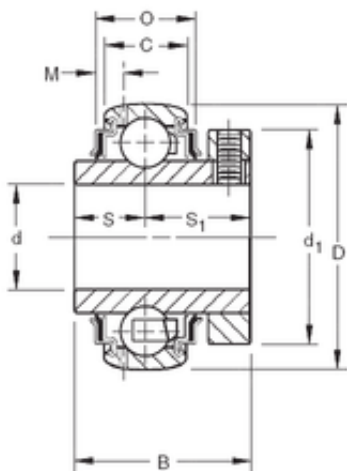

## BEARING USA CORP.

61,9125 mm x 110 mm x 60,32 mm Timken  
GC1207KRRB deep groove ball bearings

Bearing No. GC1207KRRB

Size	61.9125x110x60.32 mm
Bore Diameter	61,9125 mm
Outer Diameter	110 mm
Width	60,32 mm
d	61,9125 mm
D	110 mm
B	60,32 mm
C	27 mm
S1	37,3 mm
O	35,03 mm
d1	95,3 mm
M	5,13 mm
S	23 mm
Thread (G)	M10x1,5
Weight	1,565 Kg
Basic dynamic load rating (C)	58,8 kN

GC1207KRRB Bearing 2D drawings and 3D CAD models