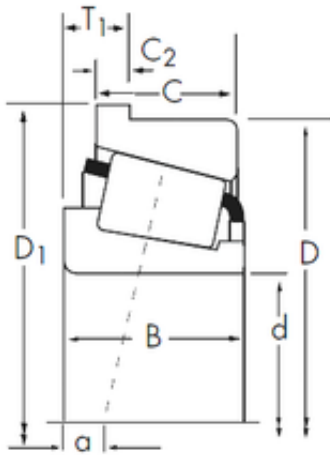

BEARING USA CORP.

45 mm x 100 mm x 36 mm Timken
X32309BM/Y32309BRM tapered roller bearings

Bearing No. X32309BM/Y32309BRM

Size	45x100x15.25 mm
Bore Diameter	45 mm
Outer Diameter	100 mm
Width	15,25 mm
d	45 mm
D	100 mm
T	15,25 mm
B	36 mm
C	30 mm
R	2 mm
r	1,5 mm

X32309BM/Y32309BRM Bearing 2D drawings and 3D
CAD models