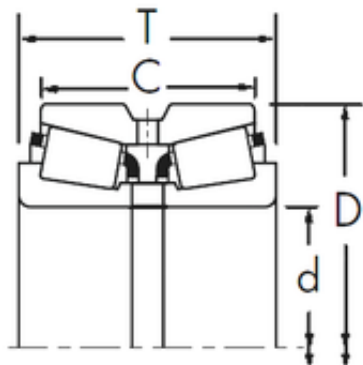

BEARING USA CORP.

Timken

LM522548/LM522510D+LM522549XA tapered roller bearings

Bearing No. LM522548/LM522510D+LM522549XA

Size	109.987x159.987x74.612 mm
Bore Diameter	109,987 mm
Outer Diameter	159,987 mm
Width	74,612 mm
d	109,987 mm
D	159,987 mm
T	74,612 mm
C	58,738 mm
R	8 mm
r	0,8 mm

LM522548/LM522510D+LM522549XA Bearing 2D drawings and 3D CAD models