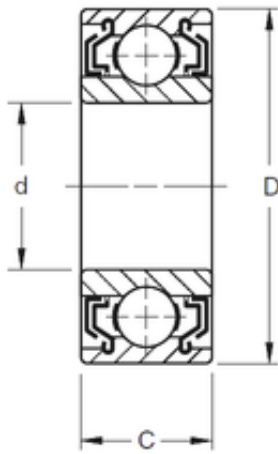

BEARING USA CORP.

60 mm x 130 mm x 53,98 mm Timken
W312KLL deep groove ball bearings

Bearing No. W312KLL

Size	60x130x53.98 mm
Bore Diameter	60 mm
Outer Diameter	130 mm
Width	53,98 mm
d	60 mm
D	130 mm
B	53,98 mm
C	53,98 mm
Weight	3,053 Kg
Basic dynamic load rating (C)	92 kN

W312KLL Bearing 2D drawings and 3D CAD models