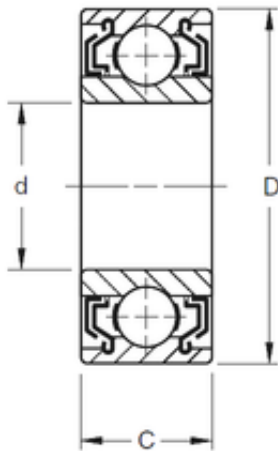

## BEARING USA CORP.

60 mm x 130 mm x 53,98 mm Timken  
W312KLL deep groove ball bearings

Bearing No. W312KLL

Size	60x130x53.98 mm
Bore Diameter	60 mm
Outer Diameter	130 mm
Width	53,98 mm
d	60 mm
D	130 mm
B	53,98 mm
C	53,98 mm
Weight	3,053 Kg
Basic dynamic load rating (C)	92 kN

W312KLL Bearing 2D drawings and 3D CAD models