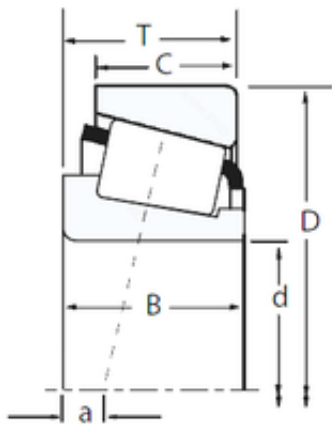

BEARING USA CORP.

25 mm x 52 mm x 15 mm Timken
NP905672/NP452246 tapered roller bearings

Bearing No. NP905672/NP452246

NP905672/NP452246 Bearing 2D drawings and 3D
CAD models

Size	25x52x16.25 mm
Bore Diameter	25 mm
Outer Diameter	52 mm
Width	16,25 mm
d	25 mm
D	52 mm
T	16,25 mm
B	15 mm
C	13 mm
R	1 mm
r	1 mm