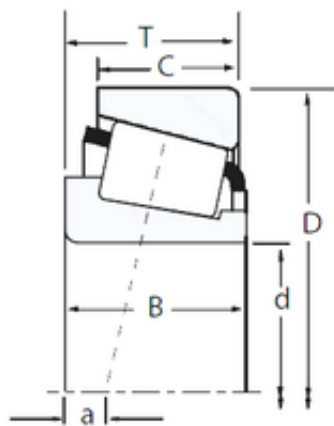

BEARING USA CORP.

25 mm x 52 mm x 15 mm Timken
NP905672/NP452246 tapered roller bearings

Bearing No. NP905672/NP452246

Size	25x52x16.25 mm
Bore Diameter	25 mm
Outer Diameter	52 mm
Width	16,25 mm
d	25 mm
D	52 mm
T	16,25 mm
B	15 mm
C	13 mm
R	1 mm
r	1 mm

NP905672/NP452246 Bearing 2D drawings and 3D
CAD models