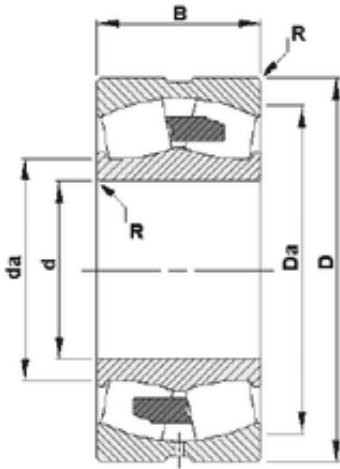

BEARING USA CORP.

130 mm x 280 mm x 93 mm Timken 22326YM spherical roller bearings

Bearing No. 22326YM

22326YM Bearing 2D drawings and 3D CAD models

Size	130x280x93 mm
Bore Diameter	130 mm
Outer Diameter	280 mm
Width	93 mm
d	130 mm
D	280 mm
B	93 mm
C	93 mm
R	3 mm
Da	242 mm
da	161 mm