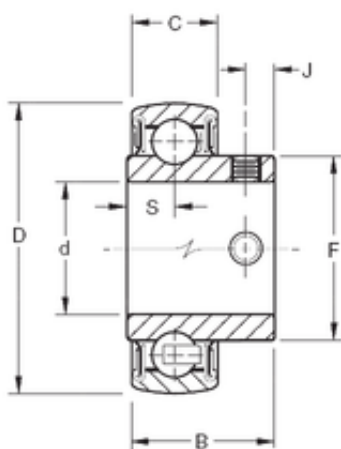

## BEARING USA CORP.

25 mm x 52 mm x 28,2 mm Timken YAE25RRB  
deep groove ball bearings

Bearing No. YAE25RRB

Size	25x52x28.2 mm
Bore Diameter	25 mm
Outer Diameter	52 mm
Width	28,2 mm
d	25 mm
D	52 mm
B	28,2 mm
C	15 mm
F	33,7 mm
J	6,35 mm
S	8,84 mm
Thread (G)	M6X1
Weight	0,17 Kg
Basic dynamic load rating (C)	15,8 kN

YAE25RRB Bearing 2D drawings and 3D CAD models