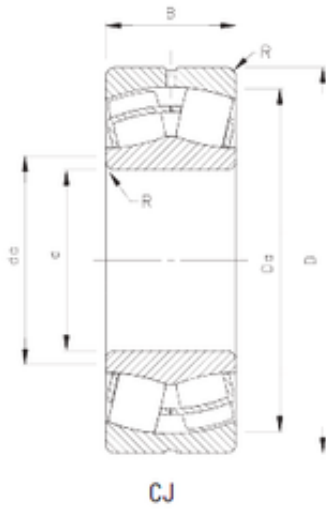

# BEARING USA CORP.

100 mm x 215 mm x 73 mm Timken 22320CJ spherical roller bearings

Bearing No. 22320CJ

Size	100x215x73 mm
Bore Diameter	100 mm
Outer Diameter	215 mm
Width	73 mm
d	100 mm
D	215 mm
B	73 mm
C	73 mm
R	2,5 mm
Da	187 mm
da	125 mm

22320CJ Bearing 2D drawings and 3D CAD models