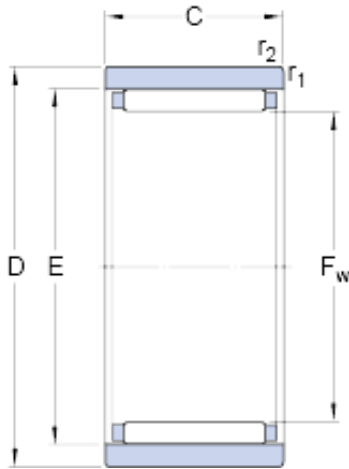

BEARING USA CORP.

SKF RNAO 70x90x30 cylindrical roller bearings

Bearing No. RNAO 70x90x30

RNAO 70x90x30 Bearing 2D drawings and 3D CAD models

Size	90x70x30 mm
Bore Diameter	90 mm
Outer Diameter	70 mm
Width	30 mm
F_w	70 mm
D	90 mm
C	30 mm
E	78 mm
$r_{1,2} - \text{min.}$	1 mm
d_a	77.2 mm
D_a	78.8 mm
D_b	71 mm
$r_a - \text{max.}$	1 mm
Basic dynamic load rating - C	57.2 kN
Basic static load rating - C_0	137 kN
Fatigue load limit - P_u	17 kN
Reference speed	6000 r/min
Limiting speed	6700 r/min
F_w	70 mm
$r_{1,2} \text{ min.}$	1 mm
d_a	77.2 mm
D_a	78.8 mm
D_b	71 mm
$r_a \text{ max.}$	1 mm
Basic dynamic load rating C	57.2 kN