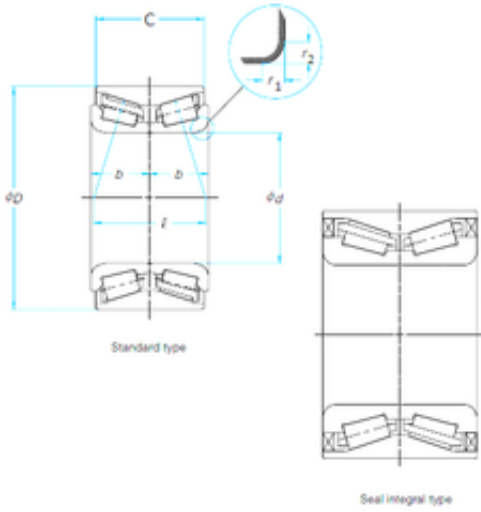

BEARING USA CORP.

25 mm x 52 mm x 37 mm SKF BT2B445539CC tapered roller bearings

Bearing No. BT2B445539CC

Size	25x52x37 mm
Bore Diameter	25 mm
Outer Diameter	52 mm
Width	37 mm
d	25 mm
D	52 mm
B	37 mm
C	37 mm

BT2B445539CC Bearing 2D drawings and 3D CAD models