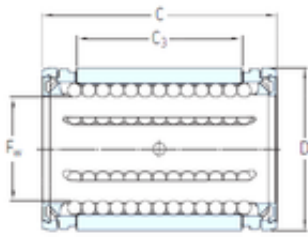

### SKF LBCR 50 A linear bearings

Bearing No. LBCR 50 A

Size	50x75x100 mm
Bore Diameter	50 mm
Outer Diameter	75 mm
Width	100 mm
Fw	50 mm
D	75 mm
C	100 mm
C3	72 mm
Weight	0,46 Kg
Basic dynamic load rating (C)	13,4 kN

LBCR 50 A Bearing 2D drawings and 3D CAD models