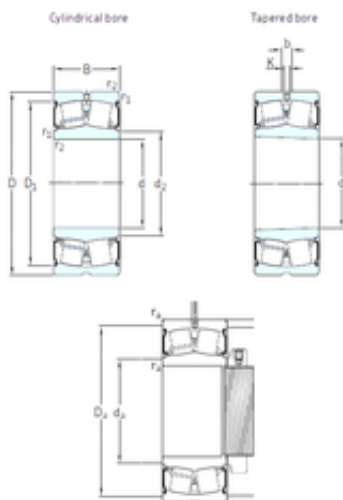

BEARING USA CORP.

45 mm x 85 mm x 28 mm SKF
BS2-2209-2CSK/VT143 spherical roller bearings

Bearing No. BS2-2209-2CSK/VT143

Size	45x85x28 mm
Bore Diameter	45 mm
Outer Diameter	85 mm
Width	28 mm
d	45 mm
D	85 mm
B	28 mm
C	28 mm
b	5,5 mm
d2	53 mm
r1 min.	1,1 mm
r2 min.	1,1 mm
D1	77,1 mm
K	3 mm
da min.	52 mm
da max	53 mm
Da max.	78 mm
ra max.	1 mm
Weight	0,66 Kg
Basic dynamic load rating (C)	102 kN
Basic static load rating (C0)	98 kN
Fatigue load limit (Pu)	10,8
Limiting speed	2000 r/min
Calculation factor (e)	0,26
Calculation factor (Y0)	2,5

BS2-2209-2CSK/VT143 Bearing 2D drawings and 3D CAD models

BEARING USA CORP.

Calculation factor (Y1)	2,6
Category	Bearings
Inventory	0.0
Manufacturer Name	SKF
Minimum Buy Quantity	N/A
UNSPSC	31171510
Weight / Kilogram	0
EAN	7316574460021
Product Group	B04311