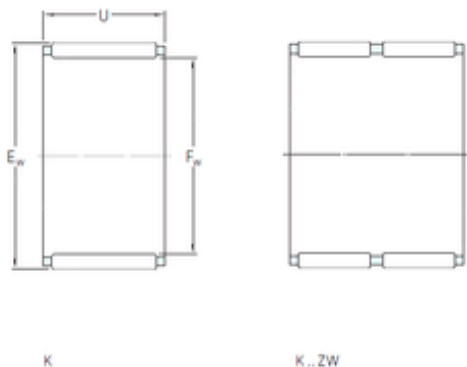

### SKF K55x62x18 needle roller bearings

Bearing No. K55x62x18

Bore Diameter	55 mm
Outer Diameter	62 mm
Fw	55 mm
Ew	62 mm
U	18 mm
Weight	0,052 Kg
Basic dynamic load rating (C)	34,1 kN
Basic static load rating (C0)	71 kN
Fatigue load limit (Pu)	8,5
Reference speed	7500 r/min

K55x62x18 Bearing 2D drawings and 3D CAD models