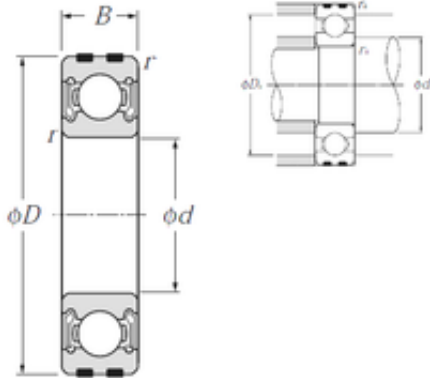

## 35 mm x 72 mm x 17 mm NTN EC-6207LLB deep groove ball bearings

Bearing No. EC-6207LLB

Size	35x72x17 mm
Bore Diameter	35 mm
Outer Diameter	72 mm
Width	17 mm
d	35 mm
D	72 mm
B	17 mm
C	17 mm
r min.	1,1 mm
da min.	41,5 mm
da max	45 mm
Da max.	65,5 mm
ra max.	1 mm
Weight	0,277 Kg
Basic dynamic load rating (C)	25,7 kN
Basic static load rating (C0)	15,3 kN
(Grease) Lubrication Speed	9 800 r/min

EC-6207LLB Bearing 2D drawings and 3D CAD models