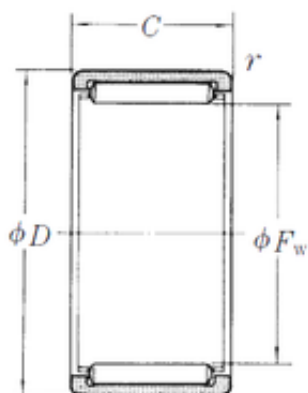

### NSK RLM2420 needle roller bearings

Bearing No. RLM2420

Size	24x31x20 mm
Bore Diameter	24 mm
Outer Diameter	31 mm
Width	20 mm
Fw	24 mm
D	31 mm
C	20 mm
r min.	0,5 mm
Weight	0,033 Kg
Basic dynamic load rating (C)	18,2 kN
Basic static load rating (C0)	28,1 kN

RLM2420 Bearing 2D drawings and 3D CAD models