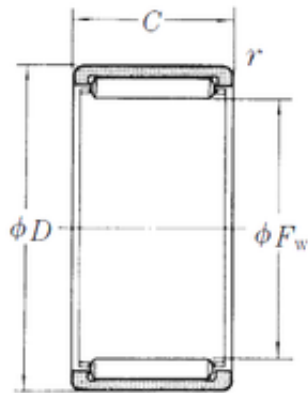

## NSK RLM2420 needle roller bearings

Bearing No. RLM2420

Size	24x31x20 mm
Bore Diameter	24 mm
Outer Diameter	31 mm
Width	20 mm
Fw	24 mm
D	31 mm
C	20 mm
r min.	0,5 mm
Weight	0,033 Kg
Basic dynamic load rating (C)	18,2 kN
Basic static load rating (C0)	28,1 kN

RLM2420 Bearing 2D drawings and 3D CAD models