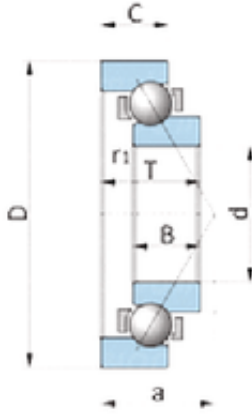

## NSK BA246-2A angular contact ball bearings

Bearing No. BA246-2A

Size	246x313x32 mm
Bore Diameter	246 mm
Outer Diameter	313 mm
Width	32 mm
d	246 mm
D	313 mm

BA246-2A Bearing 2D drawings and 3D CAD models