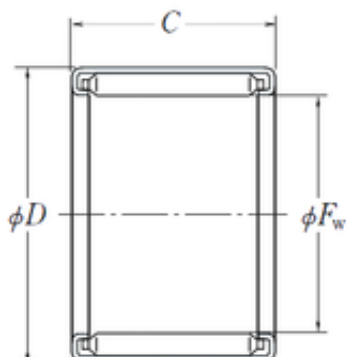

BEARING USA CORP.

NSK F-2216 needle roller bearings

Bearing No. F-2216

Size	22x28x16 mm
Bore Diameter	22 mm
Outer Diameter	28 mm
Width	16 mm
Fw	22 mm
D	28 mm
C	16 mm
Weight	0,024 Kg
Basic dynamic load rating (C)	17,1 kN
(Grease) Lubrication Speed	2400 r/min
NB-DI	0
NA-DEX	26.209
hidYobi	F-2216
LangID	1
D_	28
NC-SLR	14
B_	16.5
n_yobi	FIR-172216
hidTable	ecat_NSDCNR
mass_k	24
d1	17
GRS rpm	2400
ra	0.3
NC-SLR1	0
C0	34.279
C1	16

F-2216 Bearing 2D drawings and 3D CAD models

BEARING USA CORP.

Prod_Type3	NRB_DC_F-MF_FC_OT
da	19
d	17
NC-RAC	0
Pmax	14800
N-SDM	0
yobi	F-2216
C1_C2	2.2
ND-Z	0
OIL rpm	4000
NC-DA	2.098
N-KBRG	8200
NC-KMS	36
B1	16.5