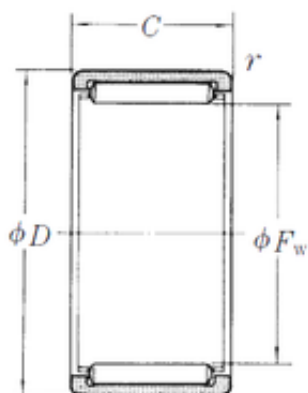

### NSK RLM3015 needle roller bearings

Bearing No. RLM3015

Size	30x37x15 mm
Bore Diameter	30 mm
Outer Diameter	37 mm
Width	15 mm
Fw	30 mm
D	37 mm
C	15 mm
r min.	0,5 mm
Weight	0,03 Kg
Basic dynamic load rating (C)	14,8 kN
Basic static load rating (C0)	23 kN

RLM3015 Bearing 2D drawings and 3D CAD models