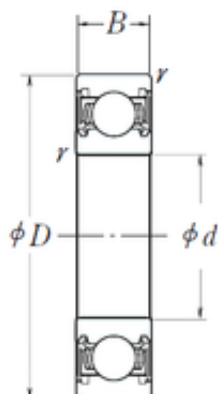

BEARING USA CORP.

12 mm x 24 mm x 6 mm NSK 6901DD deep groove ball bearings

Bearing No. 6901DD

6901DD Bearing 2D drawings and 3D CAD models

| | |
|-------------------------------|--------------------------|
| Size | 12x24x6 mm |
| Bore Diameter | 12 mm |
| Outer Diameter | 24 mm |
| Width | 6 mm |
| d | 12 mm |
| D | 24 mm |
| B | 6 mm |
| C | 6 mm |
| r min. | 0,3 mm |
| da min. | 14 mm |
| da max | 14,5 mm |
| Da max. | 22 mm |
| ra max. | 0,3 mm |
| Weight | 0,01 Kg |
| Basic dynamic load rating (C) | 2,89 kN |
| Basic static load rating (C0) | 1,46 kN |
| (Grease) Lubrication Speed | 20 000 r/min |
| Category | Single Row Ball Bearings |
| Inventory | 0.0 |
| Manufacturer Name | NSK |
| Minimum Buy Quantity | N/A |
| Weight / Kilogram | 0.01 |
| EAN | 0029176418150 |
| Product Group | B00308 |
| Enclosure | 2 Seals |

BEARING USA CORP.

| | |
|---------------------------------|--|
| Precision Class | ABEC 1 ISO P0 |
| Maximum Capacity / Filling Slot | No |
| Rolling Element | Ball Bearing |
| Snap Ring | No |
| Internal Special Features | No |
| Cage Material | Steel |
| Enclosure Type | Contact Seal |
| Internal Clearance | C0-Medium |
| Inch - Metric | Metric |
| Long Description | 12MM Bore; 24MM Outside Diameter; 6MM Outer Race Width; 2 Seals; Ball Bearing; ABEC 1 ISO P0; No Filling Slot; No Snap Ring; No Internal Special Features; C0-Medium Internal Clearance; Steel Cage; C |
| Other Features | Deep Groove |
| Category | Single Row Ball Bearing |
| UNSPSC | 31171504 |
| Harmonized Tariff Code | 8482.10.50.68 |
| Noun | Bearing |
| Keyword String | Ball |
| Manufacturer URL | http://www.nskamericas.com |
| Manufacturer Item Number | 6901DD |
| Weight / LBS | 0.0221 |
| Inner Race Width | 0 Inch 0 Millimeter |
| Outside Diameter | 0.945 Inch 24 Millimeter |
| Outer Race Width | 0.236 Inch 6 Millimeter |
| Bore | 0.472 Inch 12 Millimeter |
| bore diameter: | 12 mm |
| closure type: | Double Sealed |
| | |