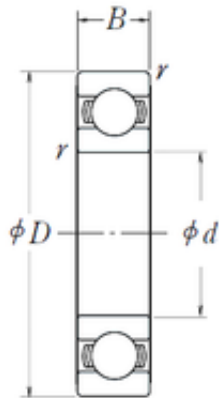

BEARING USA CORP.

12 mm x 24 mm x 6 mm NSK 6901L11DD1
deep groove ball bearings

Bearing No. 6901L11DD1

Size	12x24x6 mm
Bore Diameter	12 mm
Outer Diameter	24 mm
Width	6 mm
d	12 mm
D	24 mm
B	6 mm
C	6 mm
r min.	0,3 mm
Basic dynamic load rating (C)	2,89 kN

6901L11DD1 Bearing 2D drawings and 3D CAD models