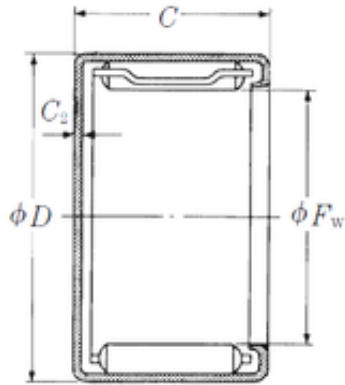

BEARING USA CORP.

NSK MFJL-1015 needle roller bearings

Bearing No. MFJL-1015

MFJL-1015 Bearing 2D drawings and 3D CAD models

| | |
|-------------------------------|-------------|
| Size | 10x17x15 mm |
| Bore Diameter | 10 mm |
| Outer Diameter | 17 mm |
| Width | 15 mm |
| Fw | 10 mm |
| D | 17 mm |
| C | 15 mm |
| C2 | 1 mm |
| Weight | 12 Kg |
| Basic dynamic load rating (C) | 7850 kN |