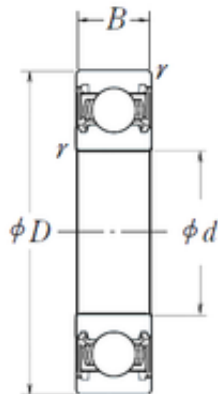

BEARING USA CORP.

15 mm x 35 mm x 13 mm NSK
B15-69T12DDWNCXCM deep groove ball
bearings

Bearing No. B15-69T12DDWNCXCM

Size	15x35x13 mm
Bore Diameter	15 mm
Outer Diameter	35 mm
Width	13 mm
d	15 mm
D	35 mm
B	13 mm
C	13 mm

B15-69T12DDWNCXCM Bearing 2D drawings and 3D
CAD models