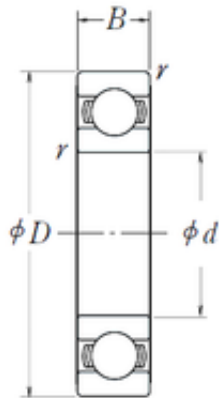

## BEARING USA CORP.

40 mm x 80 mm x 18 mm NSK  
6208L11-H-20DDU deep groove ball bearings

Bearing No. 6208L11-H-20DDU

Size	40x80x18 mm
Bore Diameter	40 mm
Outer Diameter	80 mm
Width	18 mm
d	40 mm
D	80 mm
B	18 mm
C	18 mm
r min.	1,1 mm
Basic dynamic load rating (C)	24 800 kN

6208L11-H-20DDU Bearing 2D drawings and 3D CAD models