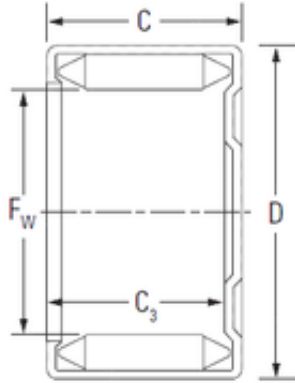

## KOYO DLF 8 10 needle roller bearings

Bearing No. DLF 8 10

Size	8x14x10 mm
Bore Diameter	8 mm
Outer Diameter	14 mm
Width	10 mm
Fw	8 mm
D	14 mm
C	10 mm
C1	7.7 mm
Weight	0.006 Kg
Basic dynamic load rating (C)	4.50 kN

DLF 8 10 Bearing 2D drawings and 3D CAD models