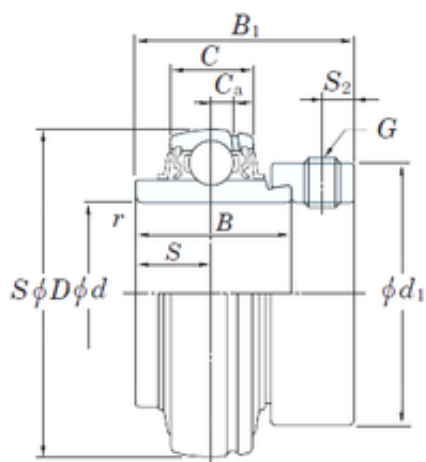

BEARING USA CORP.

53,975 mm x 100 mm x 55,5 mm KOYO
NA211-34 deep groove ball bearings

Bearing No. NA211-34

Size	53.975x100x55.5 mm
Bore Diameter	53,975 mm
Outer Diameter	100 mm
Width	55,5 mm
d	53,975 mm
D	100 mm
B	55,5 mm
B1	71,4 mm
C	25 mm
d1	76,2 mm
r min.	1,5 mm
C	7 mm
S	27,8 mm
S2	8 mm
Thread (G) - 3/8-24UNF	3/824UNF
Weight	1,49 Kg
Basic dynamic load rating (C)	43,4 kN
Basic static load rating (C0)	29,4 kN

NA211-34 Bearing 2D drawings and 3D CAD models