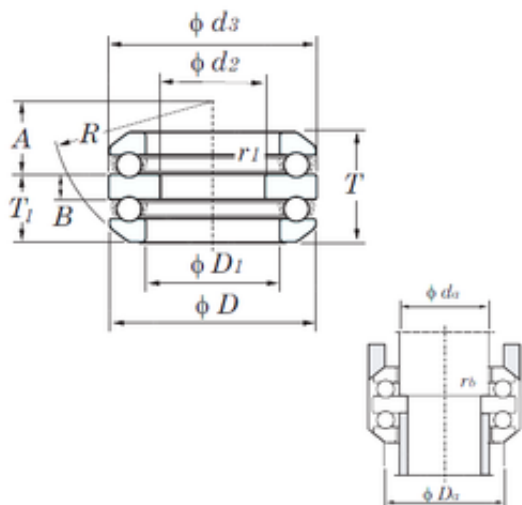

## KOYO 54316 thrust ball bearings

Bearing No. 54316

54316 Bearing 2D drawings and 3D CAD models

Size	65x140x86.2 mm
Bore Diameter	65 mm
Outer Diameter	140 mm
Width	86.2 mm
d2	65 mm
D	140 mm
T1	86.2 mm
T2	52.1 mm
d3	140 mm
r min.	1.5 mm
r1 min.	1 mm
A	45.5 mm
B	18 mm
C	15 mm
D1	82 mm
R	112 mm
da min.	80 mm
Da max.	110 mm
ra max.	1.5 mm
rb max.	1 mm
Weight	5.06 Kg
Basic dynamic load rating (C)	176 kN
Basic static load rating (C0)	424 kN
(Grease) Lubrication Speed	1200 r/min