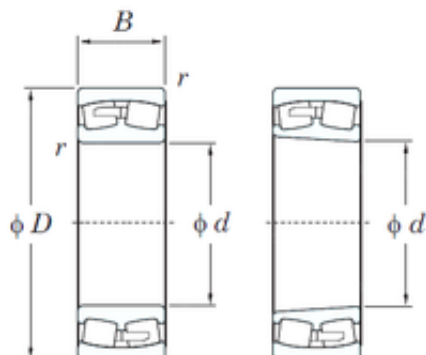

## BEARING USA CORP.

340 mm x 620 mm x 224 mm KOYO 23268R  
spherical roller bearings

Bearing No. 23268R

Size	340x620x224 mm
Bore Diameter	340 mm
Outer Diameter	620 mm
Width	224 mm
d	340 mm
D	620 mm
B	224 mm
C	224 mm
r min.	6 mm
da min.	368 mm
Da max.	592 mm
ra max.	5 mm
Weight	306 Kg
Basic dynamic load rating (C)	4090 kN
Basic static load rating (C0)	7560 kN
(Grease) Lubrication Speed	450 r/min
(Oil) Lubrication Speed	600 r/min
Calculation factor (e)	0,38
Calculation factor (Y0)	1,73
Calculation factor (Y1)	1,77
Bearing No.	23268R
r(min)	6
Cr	5130
C0r	7560
Cu	526

23268R Bearing 2D drawings and 3D CAD models