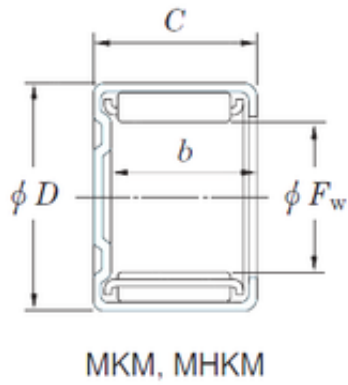

## KOYO MKM2420 needle roller bearings

Bearing No. MKM2420

Size	24x31x20 mm
Bore Diameter	24 mm
Outer Diameter	31 mm
Width	20 mm
Fw	24 mm
D	31 mm
C	20 mm
b	17,3 mm
Weight	0,035 Kg
Basic dynamic load rating (C)	17,7 kN
Basic static load rating (C0)	29,4 kN

MKM2420 Bearing 2D drawings and 3D CAD models