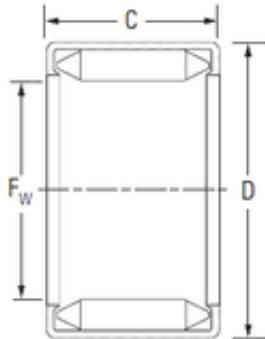

BEARING USA CORP.

KOYO BT1516 needle roller bearings

Bearing No. BT1516

Size	23.812x30.162x25.4 mm
Bore Diameter	23,812 mm
Outer Diameter	30,162 mm
Width	25,4 mm
Fw	23,812 mm
D	30,162 mm
C	25,4 mm
Weight	0,035 Kg
Basic dynamic load rating (C)	22,3 kN
Basic static load rating (C0)	42,4 kN

BT1516 Bearing 2D drawings and 3D CAD models