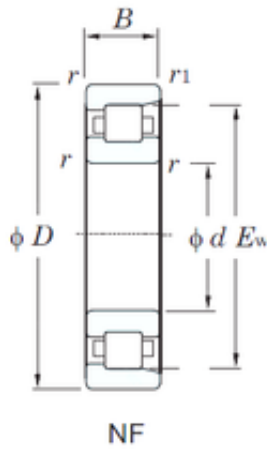

## 40 mm x 110 mm x 27 mm KOYO NF408 cylindrical roller bearings

Bearing No. NF408

Size	40x110x27 mm
Bore Diameter	40 mm
Outer Diameter	110 mm
Width	27 mm
d	40 mm
D	110 mm
Ew	92 mm
B	27 mm
C	27 mm
r min.	2 mm
r1 min.	2 mm
Weight	1.30 Kg
Basic dynamic load rating (C)	97.1 kN
Basic static load rating (C0)	89.1 kN
(Grease) Lubrication Speed	6000 r/min
Bearing No.	NF408
r(min)	2
r1(min)	2
Cr	120
C0r	89.1
Cu	12.6
Grease lub.	6000
Oil lub.	8000
Fw	-
d1	-

NF408 Bearing 2D drawings and 3D CAD models