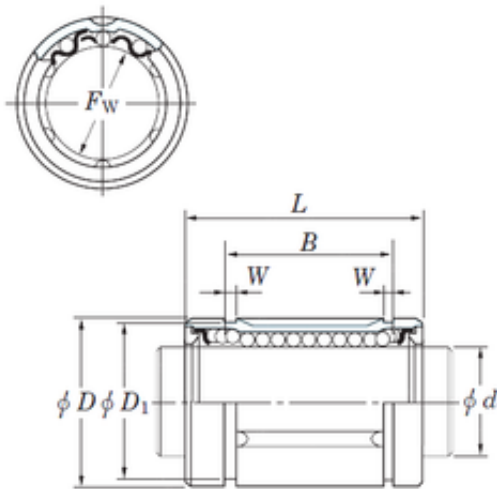

BEARING USA CORP.

KOYO SDM13 linear bearings

Bearing No. SDM13

SDM13 Bearing 2D drawings and 3D CAD models

Size	13x23x23 mm
Bore Diameter	13 mm
Outer Diameter	23 mm
Width	23 mm
Fw	13 mm
D	23 mm
B	23 mm
D1	22 mm
L	32 mm
W	1,3 mm
Weight	0,041 Kg
Basic dynamic load rating (C)	289 kN