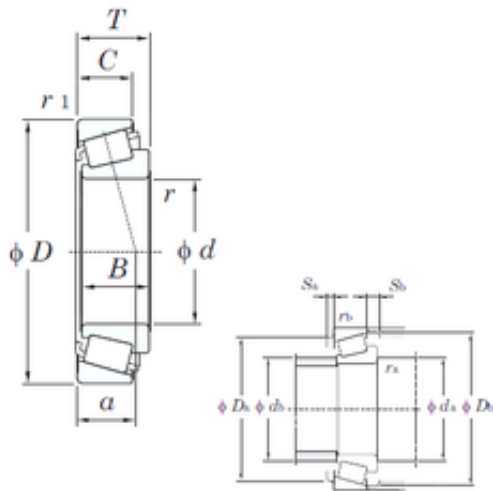

BEARING USA CORP.

25,4 mm x 68,26 mm x 22,23 mm KOYO HI-CAP 57147 tapered roller bearings

Bearing No. HI-CAP 57147

Size	25.4x68.26x22.23 mm
Bore Diameter	25,4 mm
Outer Diameter	68,26 mm
Width	22,23 mm
d	25,4 mm
D	68,26 mm
T	22,23 mm
B	22,23 mm

HI-CAP 57147 Bearing 2D drawings and 3D CAD models