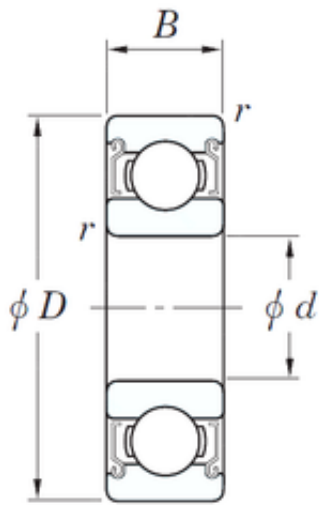

BEARING USA CORP.

6 mm x 13 mm x 5 mm KOYO SEW686
ZZSTPRB deep groove ball bearings

Bearing No. SEW686 ZZSTPRB

Size	6x13x5 mm
Bore Diameter	6 mm
Outer Diameter	13 mm
Width	5 mm
d	6 mm
D	13 mm
B	5 mm

SEW686 ZZSTPRB Bearing 2D drawings and 3D CAD
models