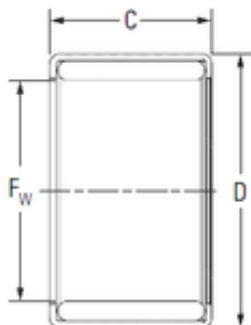

BEARING USA CORP.

KOYO Y2010 needle roller bearings

Bearing No. Y2010

Size	31.75x38.1x15.88 mm
Bore Diameter	31,75 mm
Outer Diameter	38,1 mm
Width	15,88 mm
Fw	31,75 mm
D	38,1 mm
C	15,88 mm
Weight	0,034 Kg
Basic dynamic load rating (C)	20,9 kN
Basic static load rating (C0)	51,8 kN

Y2010 Bearing 2D drawings and 3D CAD models