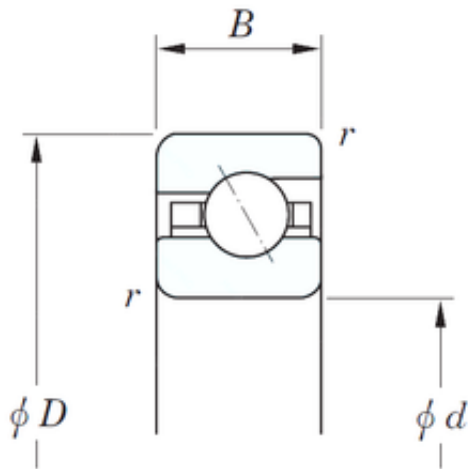

BEARING USA CORP.

165,1 mm x 180,975 mm x 7,938 mm KOYO
KBA065 angular contact ball bearings

Bearing No. KBA065

Size	165.1x180.975x7.938 mm
Bore Diameter	165,1 mm
Outer Diameter	180,975 mm
Width	7,938 mm
d	165,1 mm
D	180,975 mm
B	7,938 mm
C	7,938 mm
r	1 mm
Weight	0,213 Kg
Basic dynamic load rating (C)	10,1 kN
Bearing No.	KBA065
r(min)	1
Cr	10.1
C0r	18.8
Mass(kg)	0.213

KBA065 Bearing 2D drawings and 3D CAD models