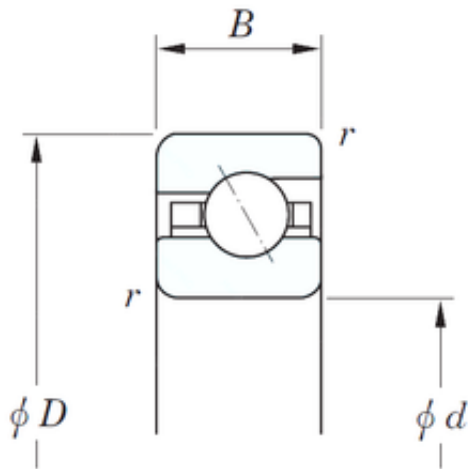

BEARING USA CORP.

165,1 mm x 180,975 mm x 7,938 mm KOYO
KBA065 angular contact ball bearings

Bearing No. KBA065

| | |
|-------------------------------|------------------------|
| Size | 165.1x180.975x7.938 mm |
| Bore Diameter | 165,1 mm |
| Outer Diameter | 180,975 mm |
| Width | 7,938 mm |
| d | 165,1 mm |
| D | 180,975 mm |
| B | 7,938 mm |
| C | 7,938 mm |
| r | 1 mm |
| Weight | 0,213 Kg |
| Basic dynamic load rating (C) | 10,1 kN |
| Bearing No. | KBA065 |
| r(min) | 1 |
| Cr | 10.1 |
| C0r | 18.8 |
| Mass(kg) | 0.213 |

KBA065 Bearing 2D drawings and 3D CAD models