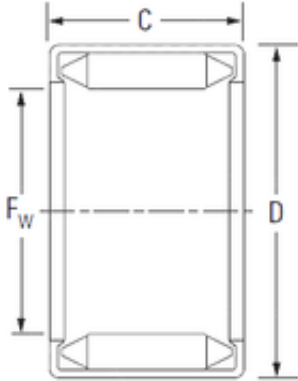

BEARING USA CORP.

KOYO DL 12 10 needle roller bearings

Bearing No. DL 12 10

Size	12x18x10 mm
Bore Diameter	12 mm
Outer Diameter	18 mm
Width	10 mm
Fw	12 mm
D	18 mm
C	10 mm
Weight	0.008 Kg
Basic dynamic load rating (C)	6.00 kN

DL 12 10 Bearing 2D drawings and 3D CAD models