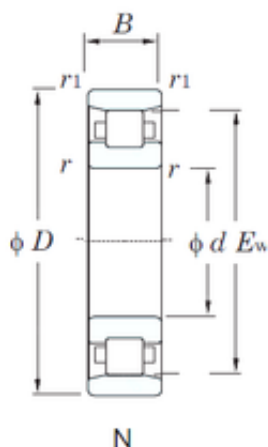

## BEARING USA CORP.

130 mm x 340 mm x 78 mm KOYO N426  
cylindrical roller bearings

Bearing No. N426

Size	130x340x78 mm
Bore Diameter	130 mm
Outer Diameter	340 mm
Width	78 mm
d	130 mm
D	340 mm
Ew	285 mm
B	78 mm
C	78 mm
r min.	5 mm
r1 min.	5 mm
Weight	36.1 Kg
Basic dynamic load rating (C)	771 kN
Basic static load rating (C0)	876 kN
(Grease) Lubrication Speed	1800 r/min
Bearing No.	N426
r(min)	5
r1(min)	5
Cr	964
C0r	876
Cu	108
Grease lub.	1800
Oil lub.	2300
Fw	-
d1	-

N426 Bearing 2D drawings and 3D CAD models