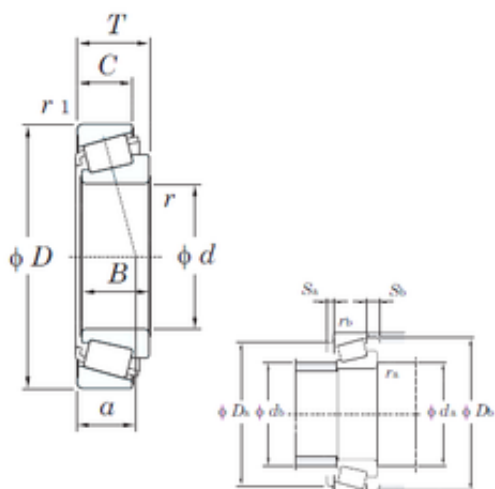

## BEARING USA CORP.

71,438 mm x 120 mm x 32,545 mm KOYO  
47490R/47420 tapered roller bearings

Bearing No. 47490R/47420

47490R/47420 Bearing 2D drawings and 3D CAD models

|                               |                      |
|-------------------------------|----------------------|
| Size                          | 71.438x120x32.545 mm |
| Bore Diameter                 | 71,438 mm            |
| Outer Diameter                | 120 mm               |
| Width                         | 32,545 mm            |
| d                             | 71,438 mm            |
| D                             | 120 mm               |
| T                             | 32,545 mm            |
| B                             | 32,545 mm            |
| C                             | 26,195 mm            |
| a                             | 26,6 mm              |
| r min.                        | 3,6 mm               |
| r2 min.                       | 3,2 mm               |
| da min.                       | 86 mm                |
| Da                            | 107 mm               |
| db min                        | 79 mm                |
| ra max.                       | 3,6 mm               |
| rb max.                       | 3,2 mm               |
| Db                            | 114 mm               |
| Weight                        | 1,44 Kg              |
| Basic dynamic load rating (C) | 150 kN               |
| Basic static load rating (C0) | 218 kN               |
| (Grease) Lubrication Speed    | 3100 r/min           |
| (Oil) Lubrication Speed       | 4200 r/min           |
| Calculation factor (e)        | 0,36                 |
| Calculation factor (Y0)       | 0,92                 |