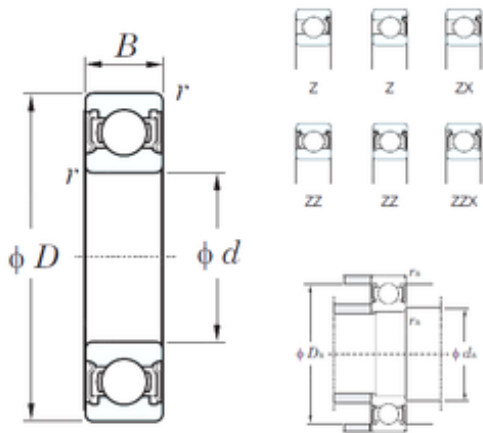

BEARING USA CORP.

22 mm x 44 mm x 12 mm KOYO 60/22ZZ deep groove ball bearings

Bearing No. 60/22ZZ

Size	22x44x12 mm
Bore Diameter	22 mm
Outer Diameter	44 mm
Width	12 mm
d	22 mm
D	44 mm
B	12 mm
C	12 mm
r min.	0,6 mm
da min.	26 mm
da max	26,5 mm
Da max.	40 mm
ra max.	0,6 mm
Weight	0,073 Kg
Basic dynamic load rating (C)	9,4 kN
Basic static load rating (C0)	5,15 kN
(Grease) Lubrication Speed	17000 r/min

60/22ZZ Bearing 2D drawings and 3D CAD models