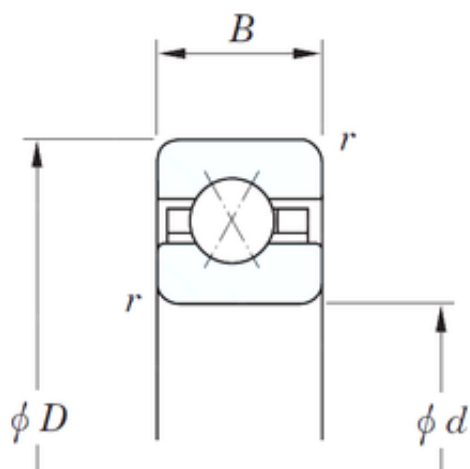

BEARING USA CORP.

228,6 mm x 254 mm x 12,7 mm KOYO
KDX090 angular contact ball bearings

Bearing No. KDX090

Size	228.6x254x12.7 mm
Bore Diameter	228,6 mm
Outer Diameter	254 mm
Width	12,7 mm
d	228,6 mm
D	254 mm
B	12,7 mm
C	12,7 mm
r	1,5 mm
Weight	0,78 Kg
Basic dynamic load rating (C)	18 kN
Bearing No.	KDX090
r(min)	1.5
Cr	18.0
C0r	30.2
Mass(kg)	0.780

KDX090 Bearing 2D drawings and 3D CAD models